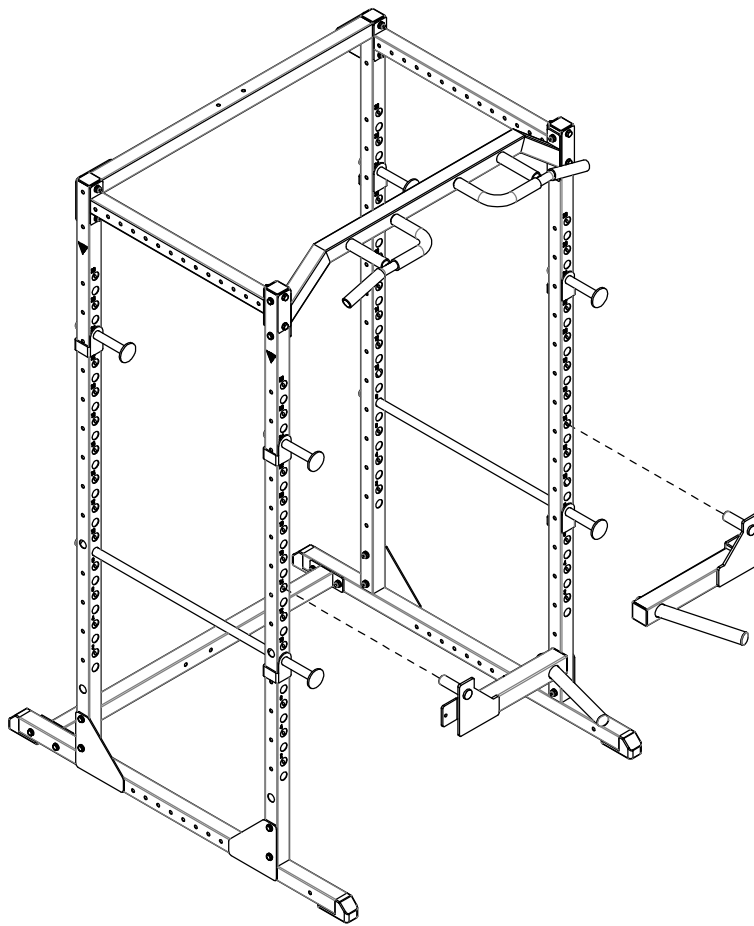

# HIT FITNESS

HIT00773

Hit Fitness F100 Dip Bar Attch Straight Pair  
Assembly Manual

1

(1)