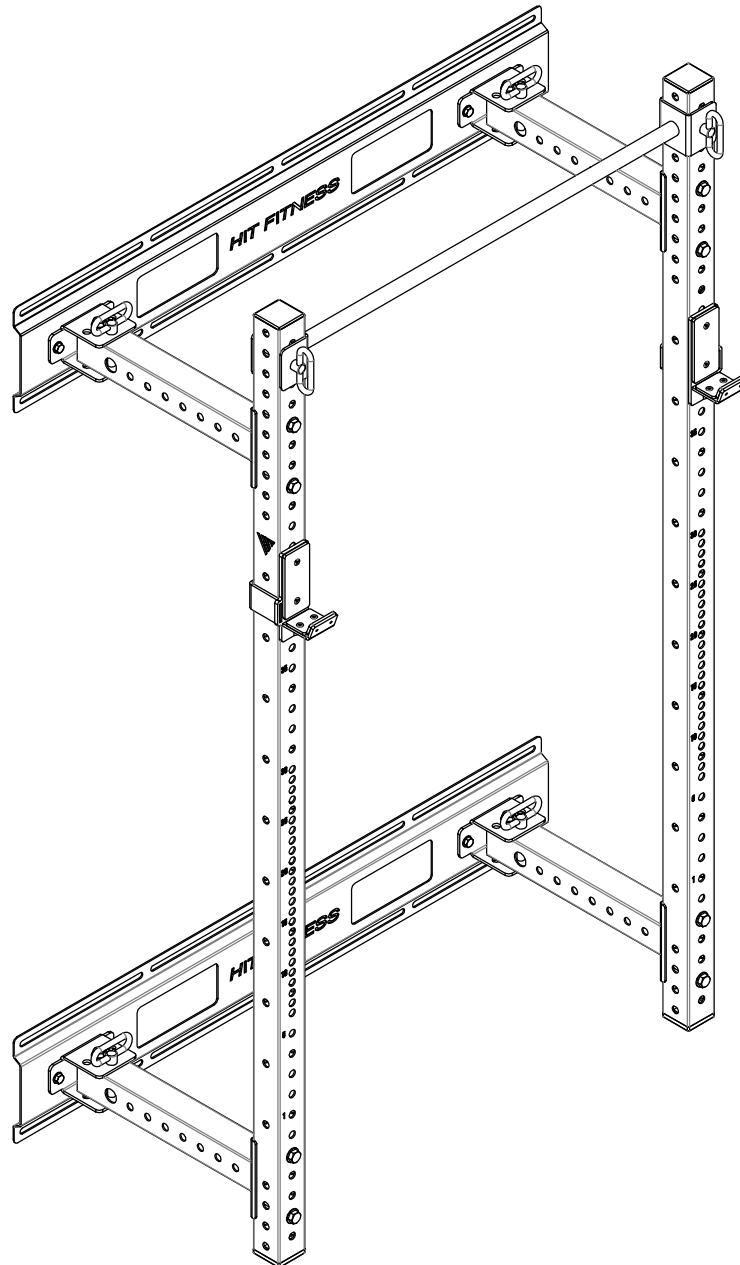

HIT FITNESS

HIT00739

Hit Fitness Heavy Duty Wall Mounted Rack

Assembly Manual

Component details

N0	Details drawing	count	N0	Details drawing	count
1		2	2		4
3		4	4		1
5		1	6		1
7		2			

Standard component

N0	Details drawing	count	N0	Details drawing	count
8	M16 × 115 bolt,nut,washer 	4	9	M16 × 105 bolt,nut,washer 	8
10	M12 × 25 bolt,nut,washer 	8	11	∅10 × 75-∅12 anchor bolt 	16
12	∅16 pinball pin 	4	13	Φ 16 pin 	2
14	safety latch 	2			