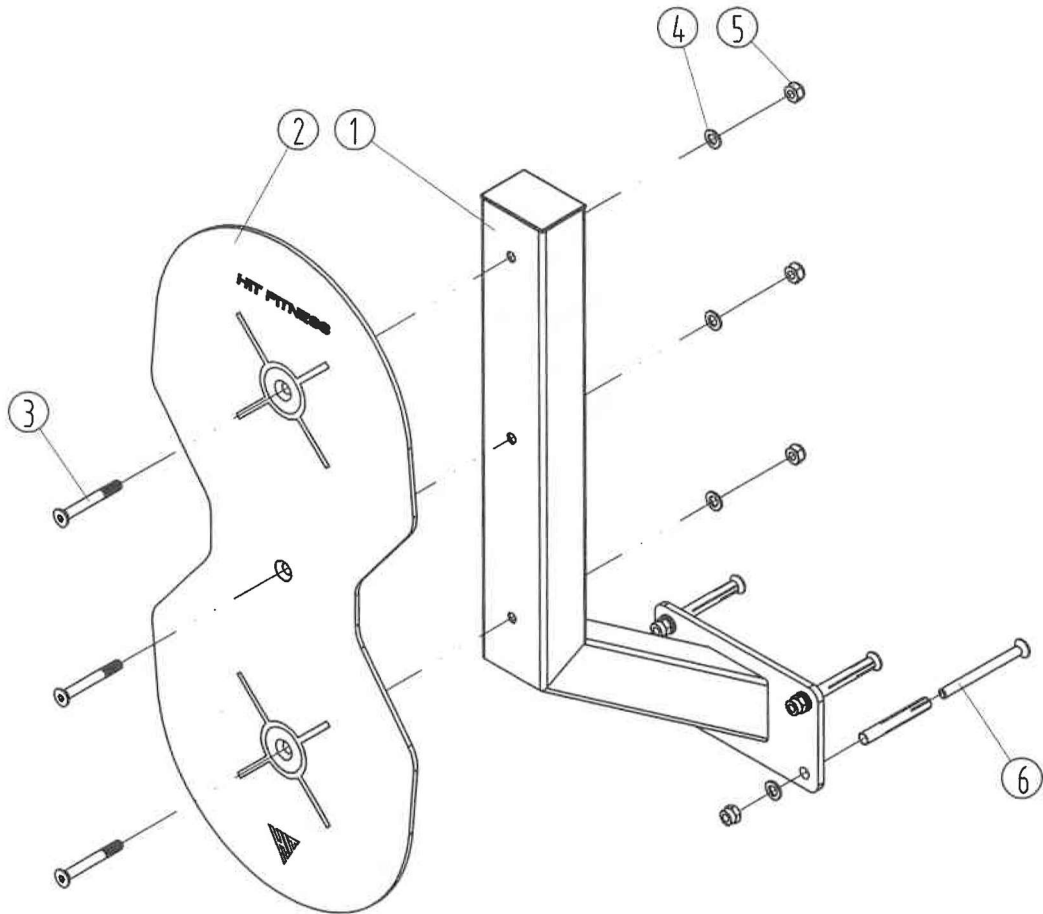

Hit Fitness Wall Ball Target

HIT01048

Expanded Diagram

NUMBER	DESCRIPTION	QUANTITY	NUMBER	DESCRIPTION	QUANTITY
1	Fixed bracket	1	4	Washer 8	3
2	Wall ball Board	1	5	Lock Nut M8	3
3	Countersunk Bolt M8*65	3	6	Expansion Bolt	4