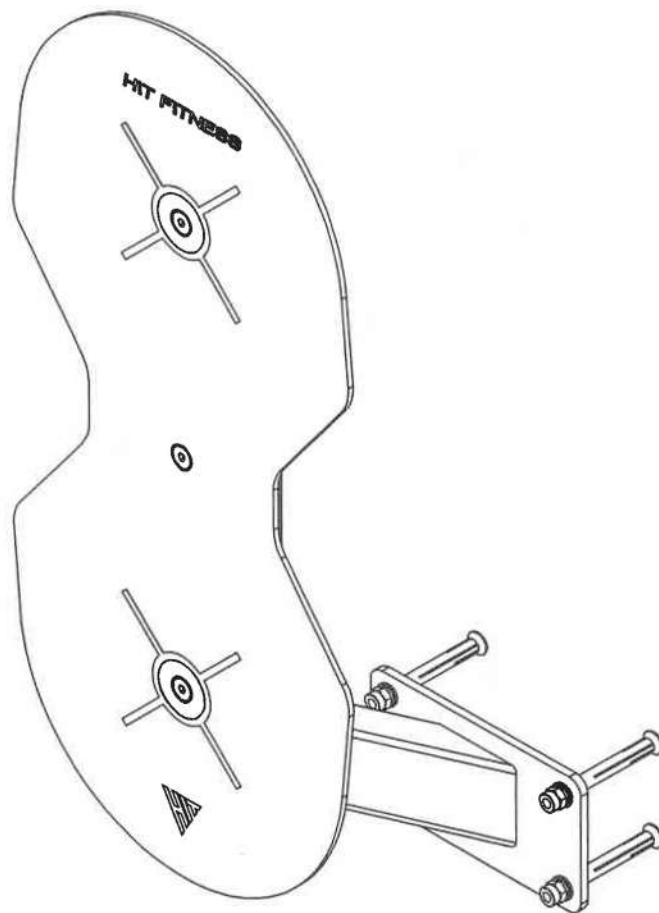

Hit Fitness Wall Ball Target

HIT01048

Expanded Diagram

NUMBER	DESCRIPTION	QUANTITY	NUMBER	DESCRIPTION	QUANTITY
1	Fixed bracket	1	4	Washer 8	3
2	Wall ball Board	1	5	Lock Nut M8	3
3	Countersunk Bolt M8*65	3	6	Expansion Bolt	4