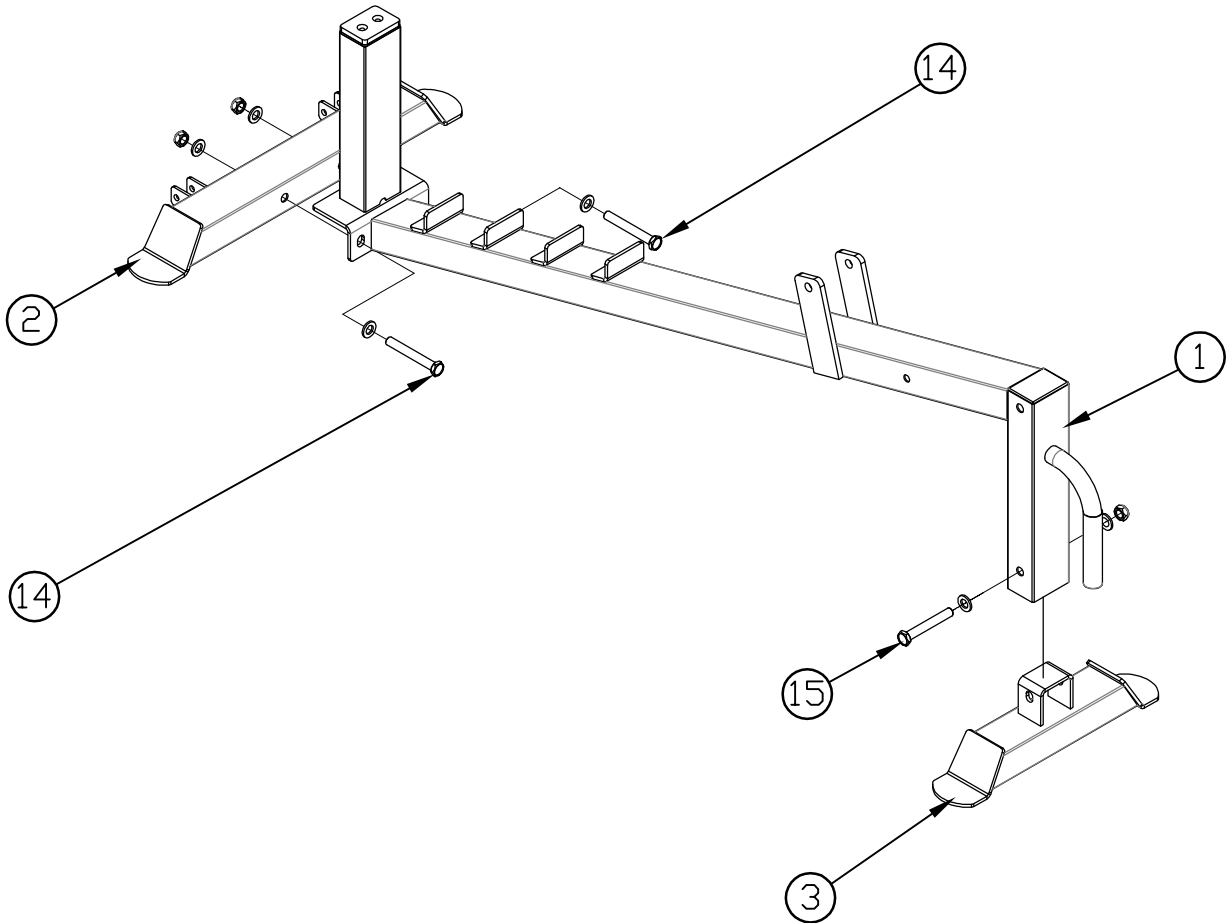

Component details

N0	Details drawing	count	N0	Details drawing	count
1		1	2		1
3		1	4		1
5		2	6		2
7		1	8		1
9		1	10		2

Standard component

N0	Details drawing	count	N0	Details drawing	count
11	M12 × 115 bolt,nut,washer 	1	12	M12 × 105 bolt,nut,washer 	1
13	M12 × 95 bolt,nut,washer 	1	14	M12 × 90 bolt,nut,washer 	2
15	M12 × 85 bolt,nut,washer 	1	16	M10 × 25 bolt,washer 	4
17	M6 × 40 bolt,nut,washer 	2	18	M8 × 20 bolt,washer 	6
19	∅10 pin 	1			

1