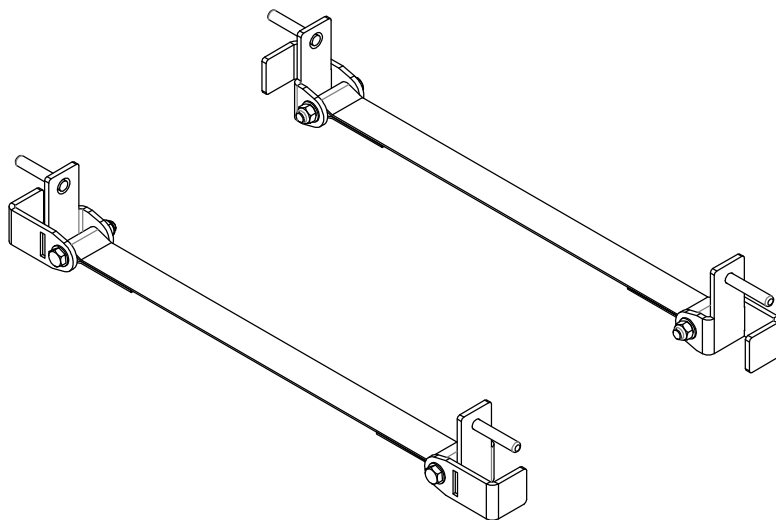

HIT FITNESS

HIT00781

Hit Fitness F200 Safety Straps Attach

Assembly Manual

① M16 × 105 bolt, nut, washer	② liner casing
 × 4	 × 4

1

2