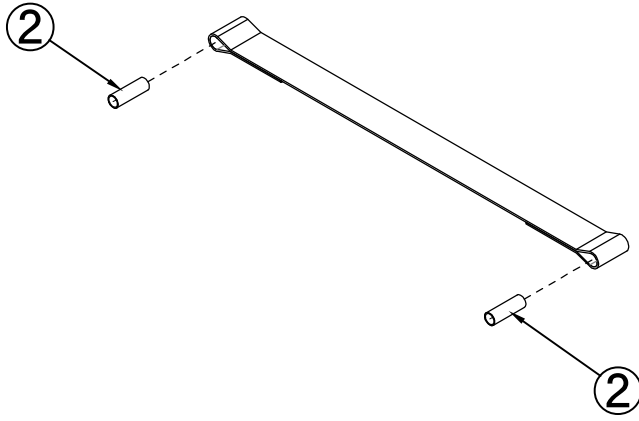

HIT FITNESS

HIT00781

Hit Fitness F200 Safety Straps Attach

Assembly Manual

① M16 × 105 bolt, nut, washer	② liner casing
 × 4	 × 4

1

2