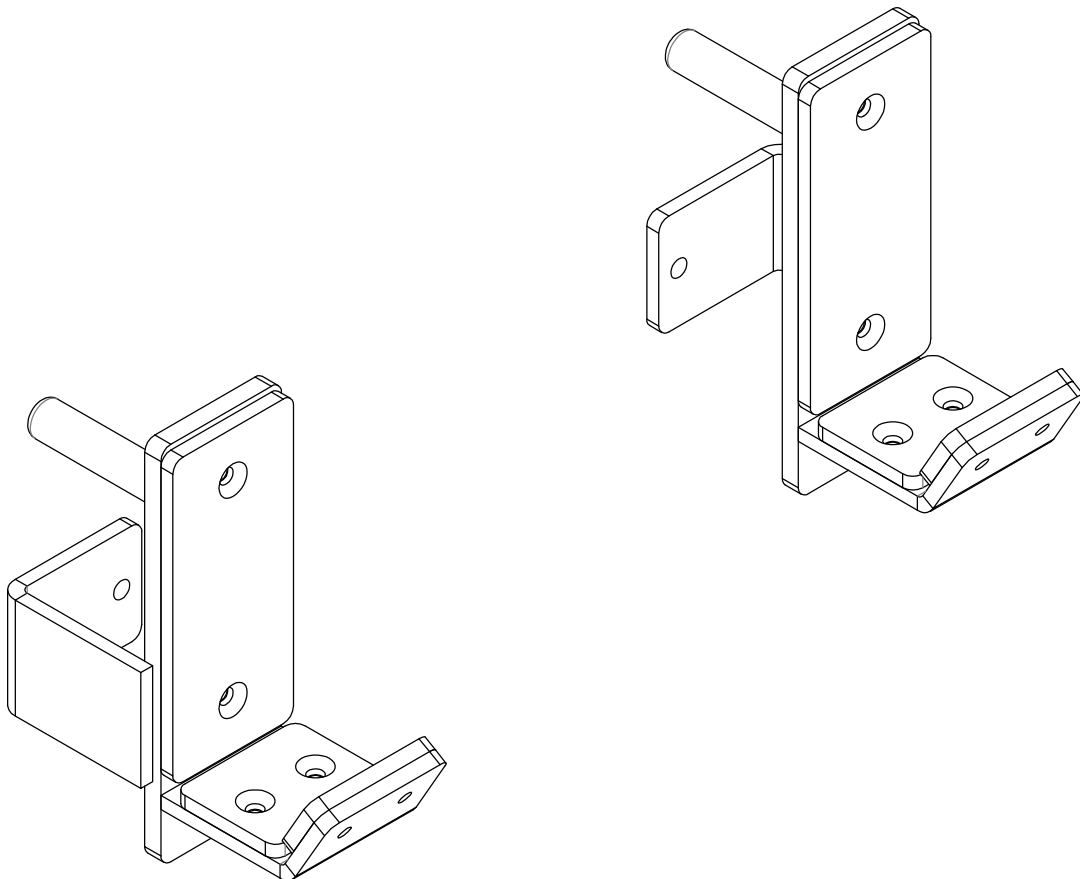

HIT FITNESS

HIT00783

Hit Fitness F200 / Half Rack J-Cup Pair

Assembly Manual

1

(1)