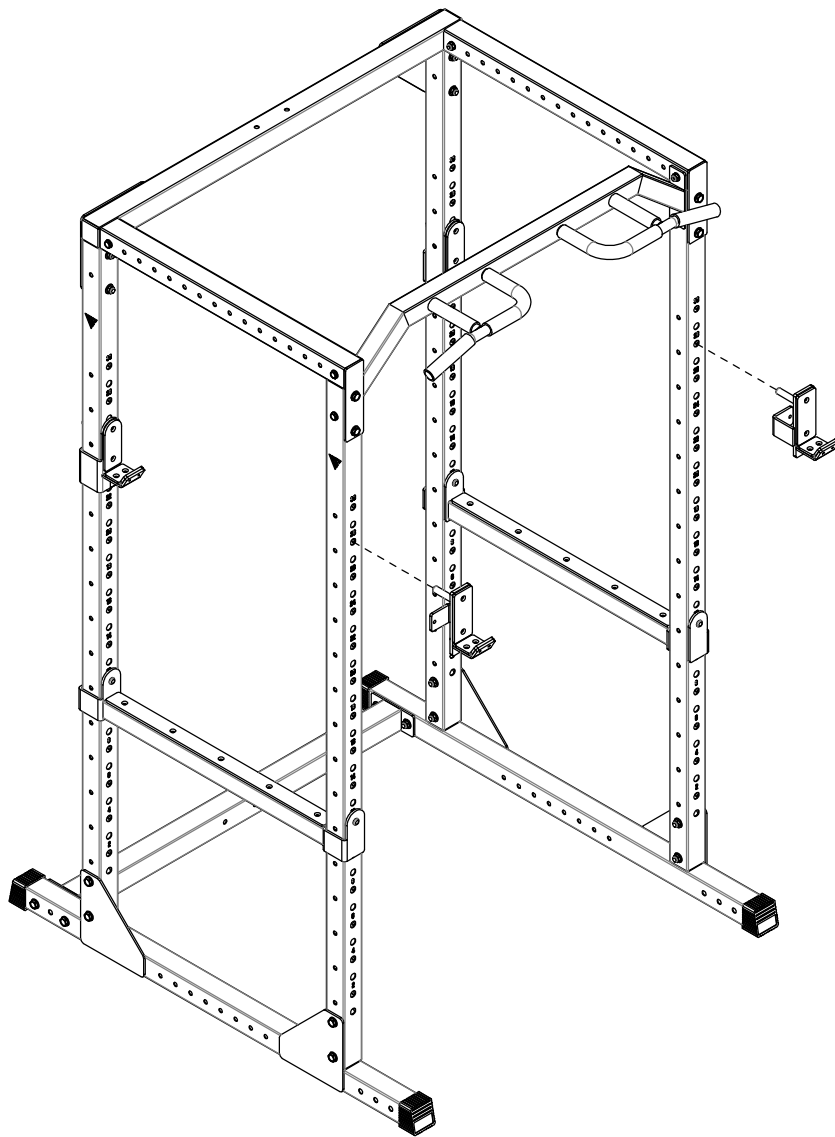

HIT FITNESS

HIT00783

Hit Fitness F200 / Half Rack J-Cup Pair

Assembly Manual

1

(1)