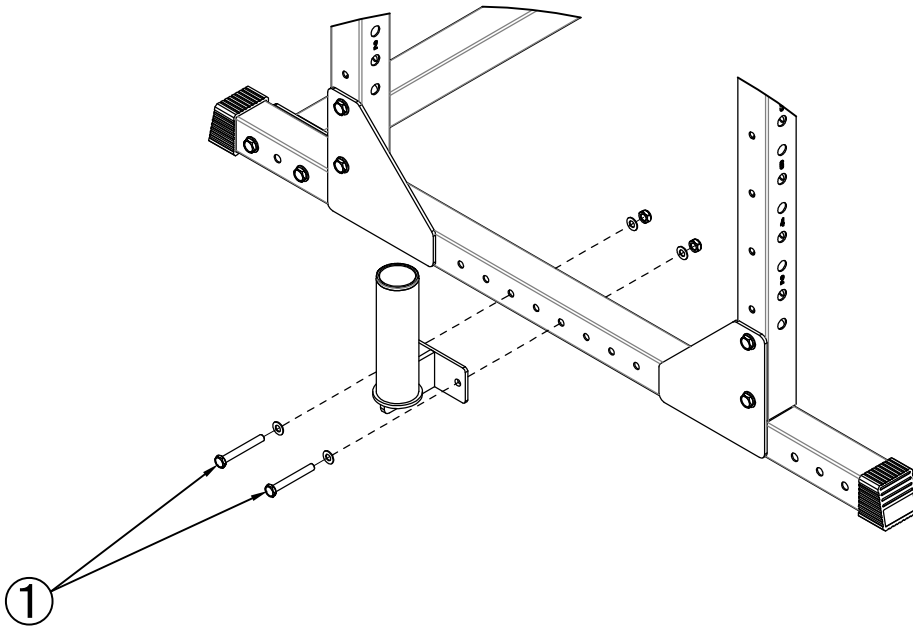

HIT00786

Hit Fitness F200 / Half Rack Barbell Holder Attch

Assembly Manual

① M10 × 80 bolt, nut, washer

 × 2

1

(1)