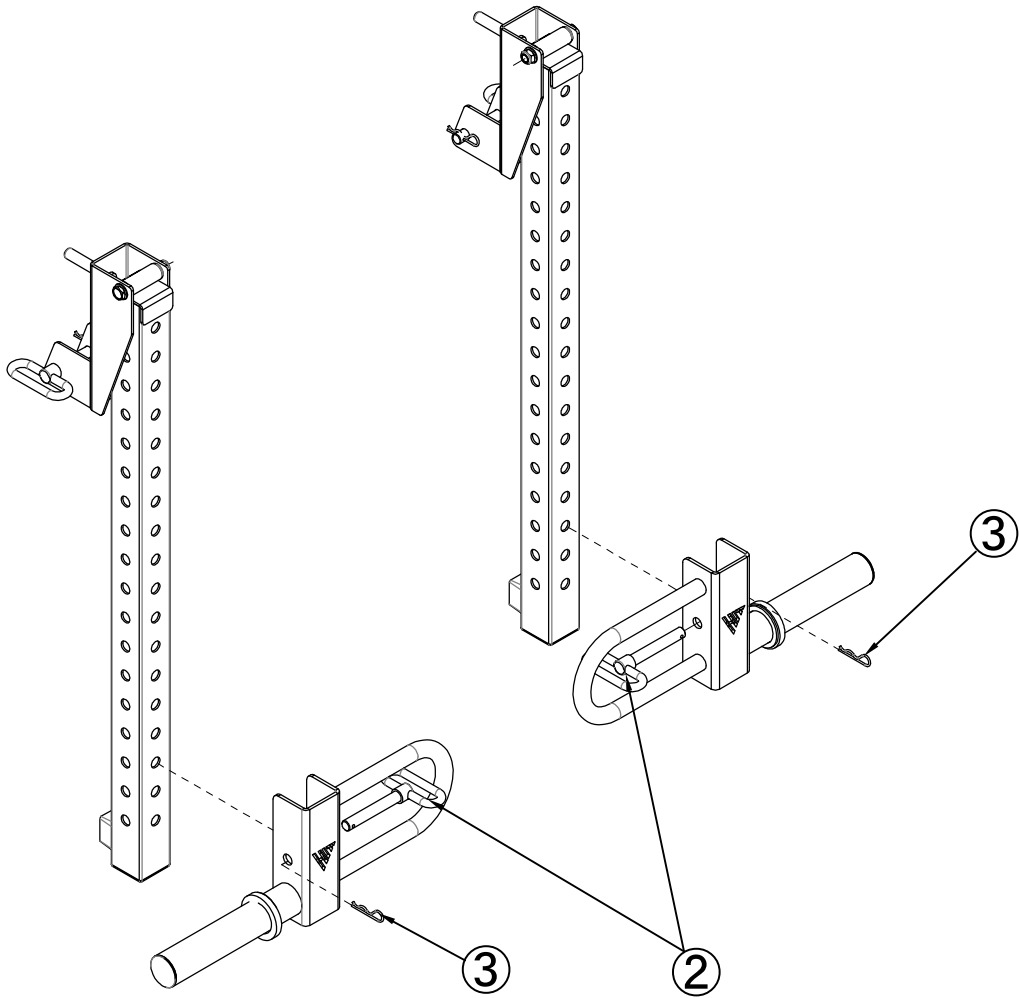

HIT00788

Hit Fitness Half Rack Lever Arms Attch Pair
Assembly Manual

① M12 × 90 bolt,nut,washer

② $\varnothing 16$ pin

③ $\varnothing 3 \times 60$ elastic cotter pin

1

2

3