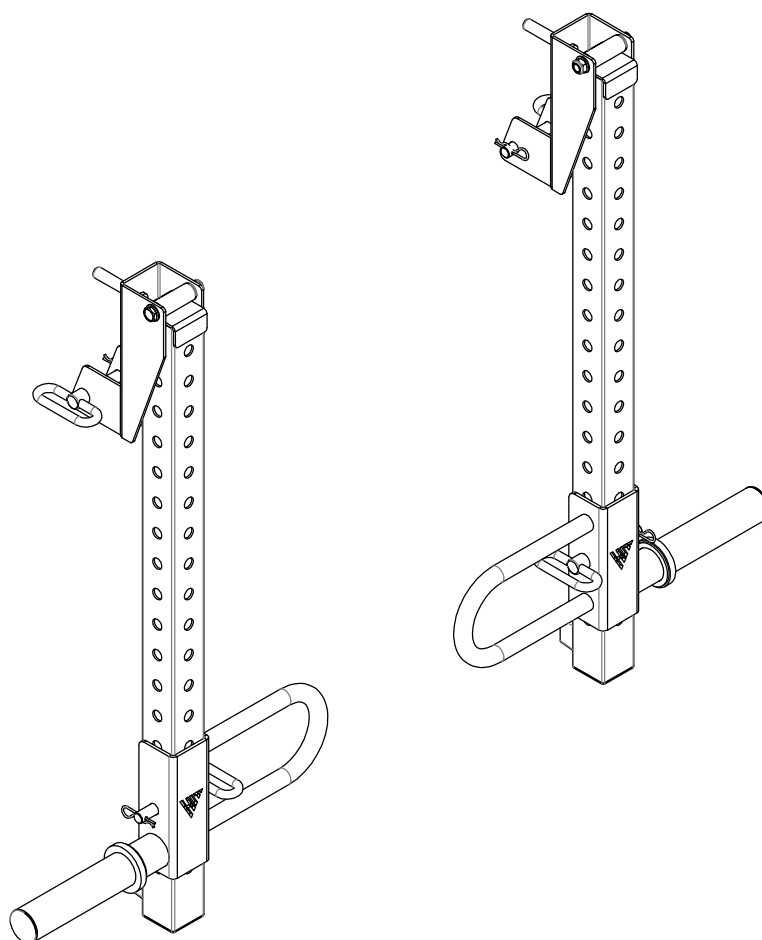

HIT00788

Hit Fitness Half Rack Lever Arms Attch Pair
Assembly Manual

① M12 × 90 bolt,nut,washer

② $\varnothing 16$ pin

③ $\varnothing 3 \times 60$ elastic cotter pin

1

2

3