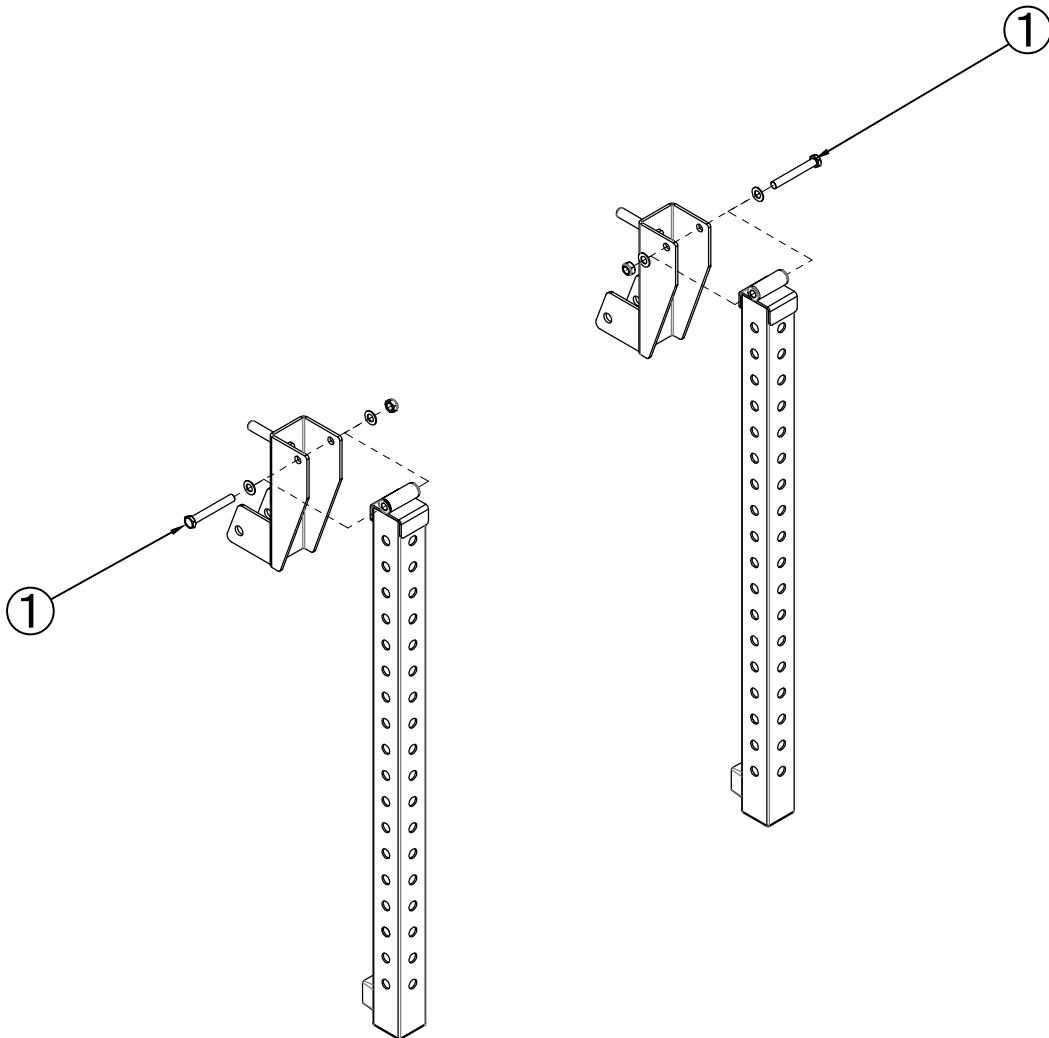

HIT00788

Hit Fitness Half Rack Lever Arms Attch Pair
Assembly Manual

① M12 × 90 bolt,nut,washer

② $\varnothing 16$ pin

③ $\varnothing 3 \times 60$ elastic cotter pin

1

2

3