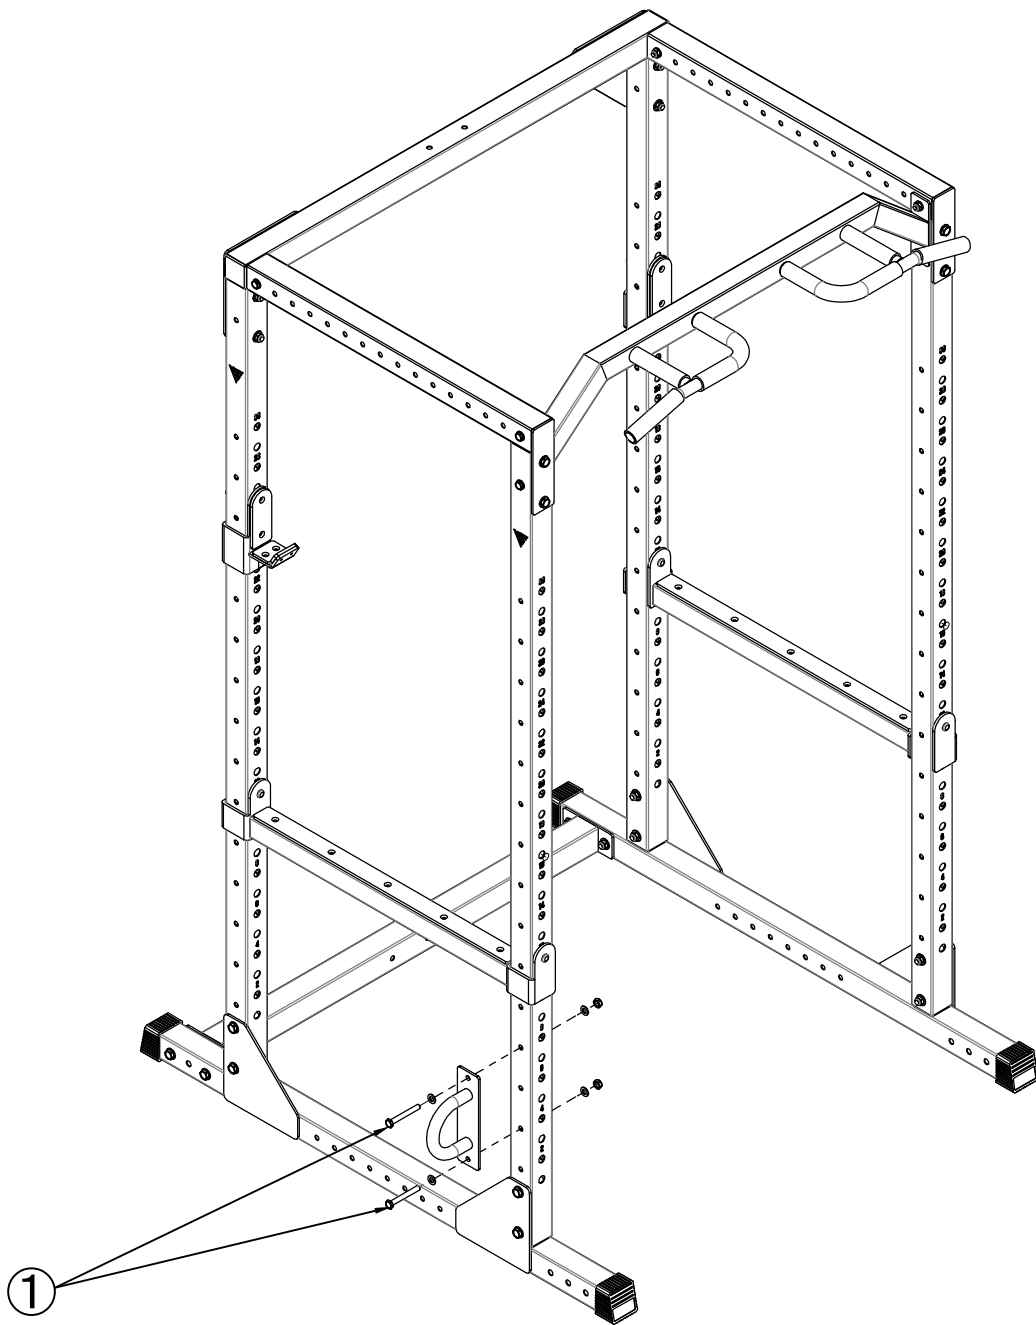

HIT FITNESS

HIT00785

Hit Fitness F200 / Half Rack Battle Rope Attch

Assembly Manual

① M10 × 80 bolt,nut,washer

 × 2

1

(1)