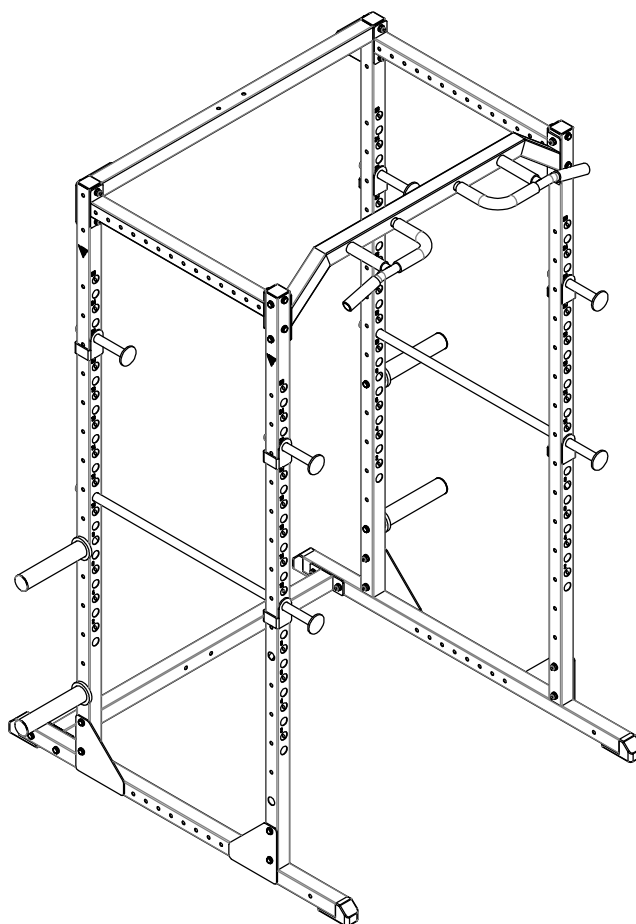

HIT FITNESS

HIT00700

Hit Fitness Power Rack F100 NEW (3 Boxes)

Assembly Manual

Component details

N0	Details drawing	count	N0	Details drawing	count
1		1	2		1
3		1	4		4
5		1	6		2
7		1	8		1
9		1	10		2
11		2	12		1
13		1			

Standard component

N0	Details drawing	count	N0	Details drawing	count
14	M10 × 75 bolt,nut,washer 	8	15	M10 × 70 bolt,nut,washer 	16
16	M10 × 20 bolt,washer 	4			

1