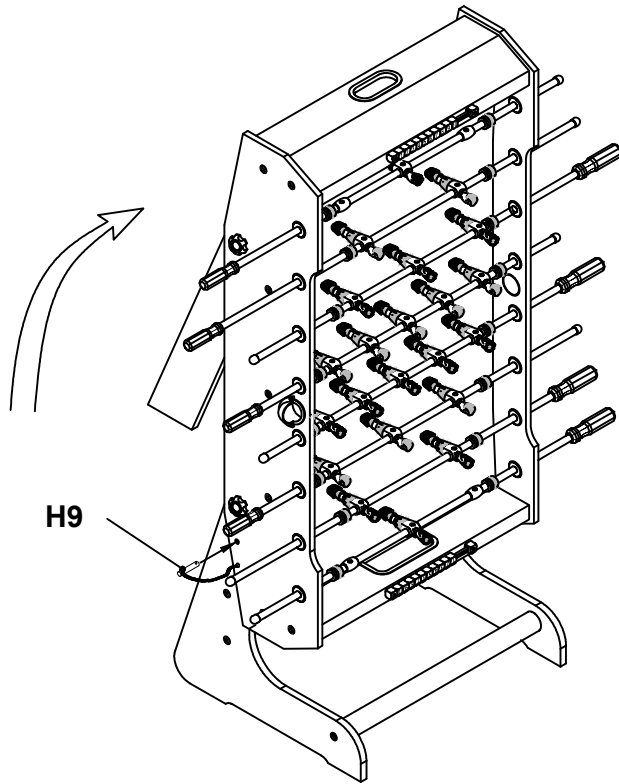

HIT FITNESS
HIT00808

HIT SPORT 4FT 6IN FOLDING SOCCER TABLE
USER MANUAL

Figure 10

HIT FITNESS
HIT00808

HIT SPORT 4FT 6IN FOLDING SOCCER TABLE
USER MANUAL

ASSEMBLY INSTRUCTIONS

SOCCER TABLE ASSEMBLY

WARNING: TWO ADULTS NEEDED TO ASSEMBLE SOCCER TABLE

Rod assembly Sequence

Figure 9

ASSEMBLY INSTRUCTIONS

SOCCER TABLE ASSEMBLY

WARNING: TWO ADULTS NEEDED TO ASSEMBLE SOCCER TABLE

Figure 8

PARTS IDENTIFIER

HARDWARE

DESCRIPTION QTY, REQUIRED

B SUPPORT ROD 2pcs

	H1	LOCK KNOBS	4
	H2	1/4"X1-1/4"BOLT	8
	H3	1/4"X1-3/4"BOLT	10
	H4	1/4" FLAT WASHER	18
	H5	1/4" NUT	10
	H6	T-NUT	4
	H7	1-1/2"FLAT HEAD SCREW	4
	H8	1/2"ROUND HEAD SCREW	6
	H9	BOLT	2
	H10	1/2"ROUND HEAD SCREW	2
	H11	CROSS BAR	2

PARTS IDENTIFIER

ASSEMBLY PARTS

	DESCRIPTION	QTY, REQUIRED
	P1 SIDE PANEL	2
	P2 END PANEL	2
	P3 PLAYING FIELD	1
	P4 LEG A	2
	P5 LEG B	2
	P6 LEG PANEL	1
	P7 SUPPORT BRACE	3
	P8 BALL ENTRY CUP	2
	P9 SLIDE SCOER	2