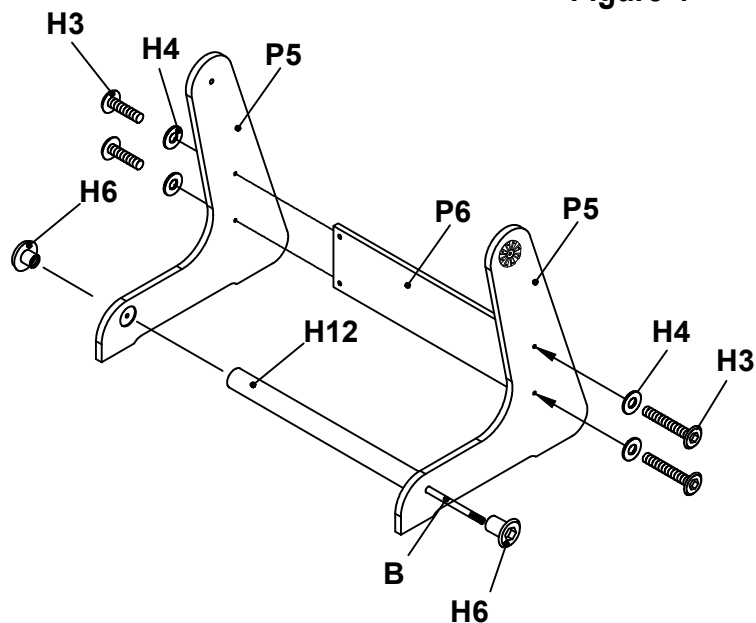

DESCRIPTION QTY, REQUIRED

B SUPPORT ROD 2pcs

	H1	LOCK KNOBS	4
	H2	1/4"X1-1/4"BOLT	8
	H3	1/4"X1-3/4"BOLT	10
	H4	1/4" FLAT WASHER	18
	H5	1/4" NUT	10
	H6	T-NUT	4
	H7	1-1/2"FLAT HEAD SCREW	4
	H8	1/2"ROUND HEAD SCREW	6
	H9	BOLT	2
	H10	1/2"ROUND HEAD SCREW	2
	H11	CROSS BAR	2

PARTS IDENTIFIER

ASSEMBLY PARTS

	DESCRIPTION	QTY, REQUIRED
	P1 SIDE PANEL	2
	P2 END PANEL	2
	P3 PLAYING FIELD	1
	P4 LEG A	2
	P5 LEG B	2
	P6 LEG PANEL	1
	P7 SUPPORT BRACE	3
	P8 BALL ENTRY CUP	2
	P9 SLIDE SCOER	2

Figure 4

Figure 5

PARTS IDENTIFIER

ASSEMBLY PARTS

	DESCRIPTION	QTY, REQUIRED
	C1 5 PLAYERS ROD	2
	C2 3 PLAYERS ROD	4
	C3 2 PLAYERS ROD	2
	C4 RUBBER ROD BUSHING	16
	C5 AWAY MEN	11
	C6 HOME MEN	11
	C7 5/32"x1" BOLT	26
	C8 5/32" LOCK NUT	26
	C9 ROD HANDLE	8
	C10 ROD END CAP	8
	C11 STOP RING	4
ACCESSORIES		QTY
	A1 TOOL	2
	A2 SOCCER BALL	2