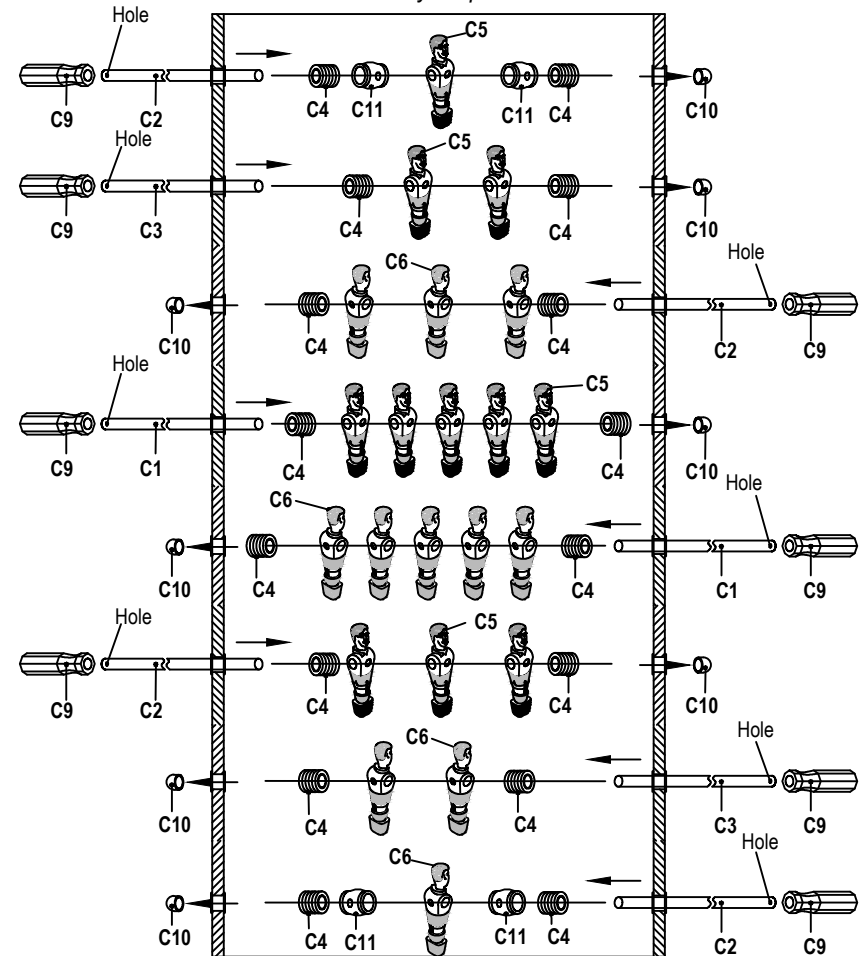

Rod assembly Sequence

Figure 9

ASSEMBLY INSTRUCTIONS

SOCCER TABLE ASSEMBLY

WARNING: TWO ADULTS NEEDED TO ASSEMBLE SOCCER TABLE

Figure 8

PARTS IDENTIFIER

HARDWARE

DESCRIPTION QTY, REQUIRED

B SUPPORT ROD 2pcs

	H1	LOCK KNOBS	4
	H2	1/4"X1-1/4"BOLT	8
	H3	1/4"X1-3/4"BOLT	10
	H4	1/4" FLAT WASHER	18
	H5	1/4" NUT	10
	H6	T-NUT	4
	H7	1-1/2"FLAT HEAD SCREW	4
	H8	1/2"ROUND HEAD SCREW	6
	H9	BOLT	2
	H10	1/2"ROUND HEAD SCREW	2
	H11	CROSS BAR	2

PARTS IDENTIFIER

ASSEMBLY PARTS

	DESCRIPTION	QTY, REQUIRED
	P1 SIDE PANEL	2
	P2 END PANEL	2
	P3 PLAYING FIELD	1
	P4 LEG A	2
	P5 LEG B	2
	P6 LEG PANEL	1
	P7 SUPPORT BRACE	3
	P8 BALL ENTRY CUP	2
	P9 SLIDE SCOER	2

Figure 4

Figure 5

PARTS IDENTIFIER

ASSEMBLY PARTS

	DESCRIPTION	QTY, REQUIRED
	C1 5 PLAYERS ROD	2
	C2 3 PLAYERS ROD	4
	C3 2 PLAYERS ROD	2
	C4 RUBBER ROD BUSHING	16
	C5 AWAY MEN	11
	C6 HOME MEN	11
	C7 5/32"x1" BOLT	26
	C8 5/32" LOCK NUT	26
	C9 ROD HANDLE	8
	C10 ROD END CAP	8
	C11 STOP RING	4
ACCESSORIES		QTY
	A1 TOOL	2
	A2 SOCCER BALL	2