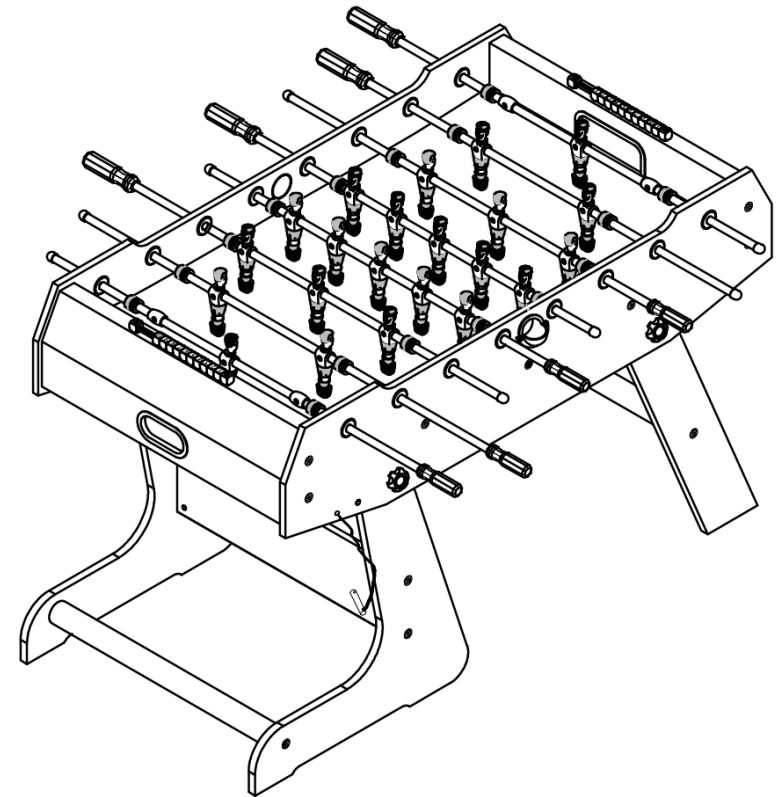

HIT FITNESS
HIT00808

HIT SPORT 4FT 6IN FOLDING SOCCER TABLE
USER MANUAL

Figure 10

HIT FITNESS
HIT00808

HIT SPORT 4FT 6IN FOLDING SOCCER TABLE
USER MANUAL

ASSEMBLY INSTRUCTIONS

SOCCER TABLE ASSEMBLY

WARNING: TWO ADULTS NEEDED TO ASSEMBLE SOCCER TABLE

Rod assembly Sequence

Figure 9

ASSEMBLY INSTRUCTIONS

SOCCER TABLE ASSEMBLY

WARNING: TWO ADULTS NEEDED TO ASSEMBLE SOCCER TABLE

Figure 8

PARTS IDENTIFIER

HARDWARE

DESCRIPTION QTY, REQUIRED

B SUPPORT ROD 2pcs

	H1	LOCK KNOBS	4
	H2	1/4"X1-1/4"BOLT	8
	H3	1/4"X1-3/4"BOLT	10
	H4	1/4" FLAT WASHER	18
	H5	1/4" NUT	10
	H6	T-NUT	4
	H7	1-1/2"FLAT HEAD SCREW	4
	H8	1/2"ROUND HEAD SCREW	6
	H9	BOLT	2
	H10	1/2"ROUND HEAD SCREW	2
	H11	CROSS BAR	2

PARTS IDENTIFIER

ASSEMBLY PARTS

	DESCRIPTION	QTY, REQUIRED
	P1 SIDE PANEL	2
	P2 END PANEL	2
	P3 PLAYING FIELD	1
	P4 LEG A	2
	P5 LEG B	2
	P6 LEG PANEL	1
	P7 SUPPORT BRACE	3
	P8 BALL ENTRY CUP	2
	P9 SLIDE SCOER	2