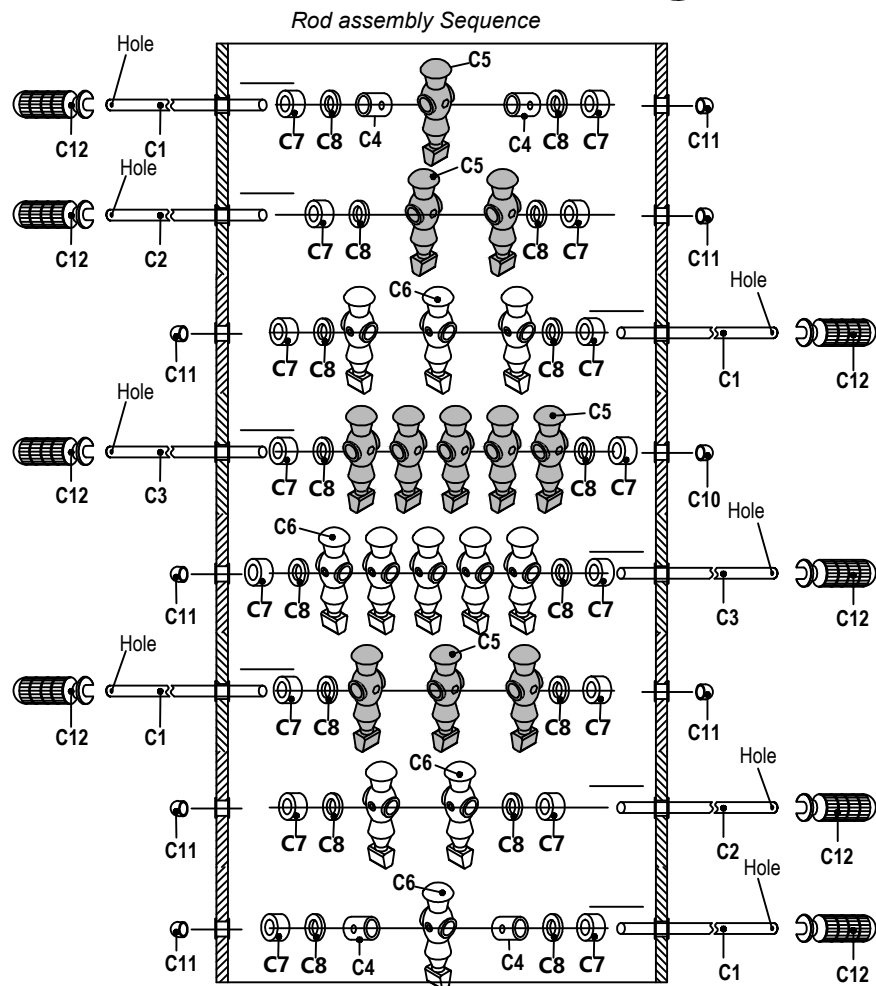

HIT FITNESS

HIT00807

HIT SPORT 4FT SOCCER TABLE

USER MANUAL

ASSEMBLY INSTRUCTIONS

SOCCER TABLE ASSEMBLY

WARNING: TWO ADULTS NEEDED TO ASSEMBLE SOCCER TABLE

Figure 8

ASSEMBLY INSTRUCTIONS

SOCCER TABLE ASSEMBLY

WARNING: TWO ADULTS NEEDED TO ASSEMBLE SOCCER TABLE

Figure 7

PARTS IDENTIFIER

<p>P1</p>  <p>Side panel 2pcs</p>	<p>P2</p>  <p>End panel 2pcs</p>	<p>P3</p>  <p>Play field 1pc</p>
<p>P4</p>  <p>Support brace 2pcs</p>	<p>P5A</p>  <p>Right leg 2pcs</p>	<p>P5B</p>  <p>Left leg 2pcs</p>
<p>P6</p>  <p>Cross bar 2pcs</p>	<p>P7</p>  <p>Leg leveler 4pcs</p>	<p>P8</p>  <p>Slide scorer 2sets</p>
<p>P9</p>  <p>Cup holder 4pcs</p>		

PARTS IDENTIFIER

<p>H1</p>  <p>Bolt 8pcs</p>	<p>H2</p>  <p>Bolt 16pcs</p>	<p>H3</p>  <p>Washer 8pcs</p>
<p>H4</p>  <p>Washer 16pcs</p>	<p>H5</p>  <p>Plastic nut 4pcs</p>	<p>H6</p>  <p>Screw 4pcs</p>
<p>H7</p>  <p>Screw 4pcs</p>		
<p>A1</p>  <p>Soccer ball 4pcs</p>	<p>A2</p>  <p>Allen key 2pcs</p>	

PARTS IDENTIFIER

<p>C1</p>  <p>3 Player rod 4pcs</p>	<p>C2</p>  <p>2 Player rod 2pcs</p>	<p>C3</p>  <p>5 Player rod 2pcs</p>
<p>C4</p>  <p>Stop ring 4pcs</p>	<p>C5</p>  <p>Home man 11pcs</p>	<p>C6</p>  <p>Away man 11pcs</p>
<p>C7</p>  <p>Rod bushing 16pcs</p>	<p>C8</p>  <p>Washer 16pcs</p>	<p>C9</p>  <p>Bolt 26pcs</p>
<p>C10</p>  <p>Nut 26pcs</p>	<p>C11</p>  <p>Rod end cup 8pcs</p>	<p>C12</p>  <p>Rod handle 8pcs</p>