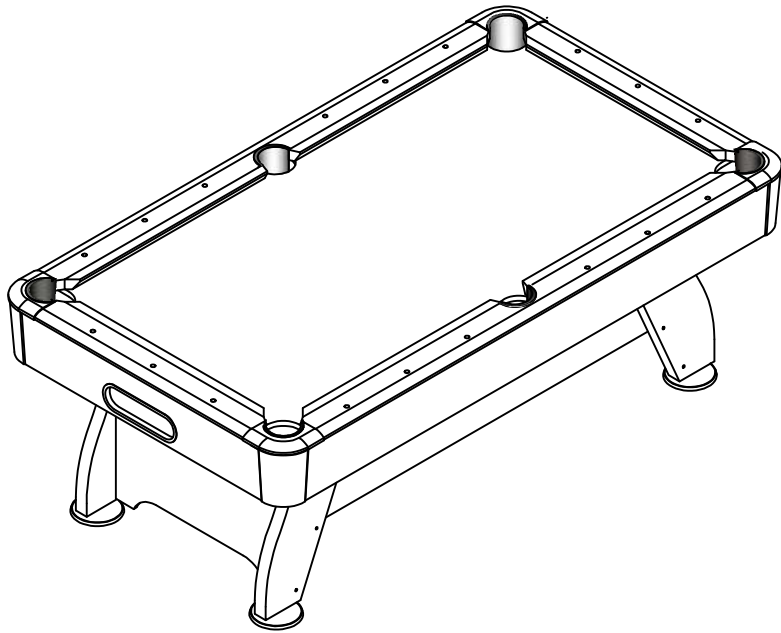

HIT FITNESS

HIT00740

Hit Sport 7FT Lucky8 Pool table

USER MANUAL

PARTS IDENTIFIER

#1  5/16"x2-1/2" Bolts 12pcs	#2  5/16" Washer 12pcs	#3  Leg levelers 4pcs
#4  1/4"x3" Bolts 8pcs	#5  1/4"x2-1/2" Bolts 8pcs	#6  1/4" Washers 24pcs
#7  Lock nut 8pcs	#8  Leg side panels 2pcs	#9  Leg 4pcs
#10  Leg end panels 2pcs	#11  Tool 1pc	#12  Chalk 2pcs
#13  Brush 1pc	#14  Cue stick 2pcs	#15  Triangle 1pc
#16  Billiard ball 1set	#17  Tool 1pc	#18  1/4" Barrel nut 8pcs

ASSEMBLY INSTRUCTIONS

WARNING: TWO ADULTS NEEDED ASSEMBLE POOL TABLE

Figure 1

ASSEMBLY INSTRUCTIONS

WARNING: TWO ADULTS NEEDED ASSEMBLE POOL TABLE

Figure 2