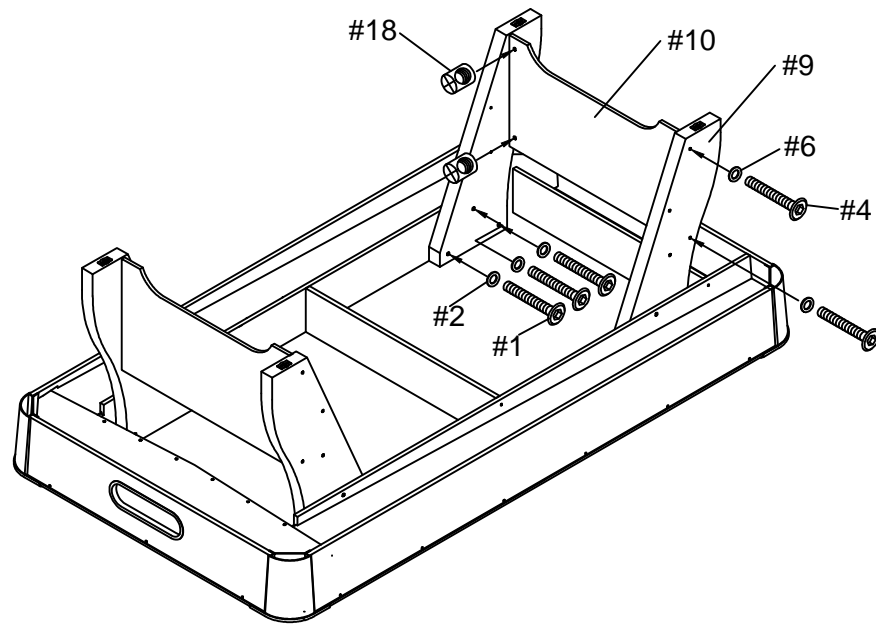

HIT FITNESS

HIT00740

Hit Sport 7FT Lucky8 Pool table

USER MANUAL

PARTS IDENTIFIER

#1  5/16"x2-1/2" Bolts 12pcs	#2  5/16" Washer 12pcs	#3  Leg levelers 4pcs
#4  1/4"x3" Bolts 8pcs	#5  1/4"x2-1/2" Bolts 8pcs	#6  1/4" Washers 24pcs
#7  Lock nut 8pcs	#8  Leg side panels 2pcs	#9  Leg 4pcs
#10  Leg end panels 2pcs	#11  Tool 1pc	#12  Chalk 2pcs
#13  Brush 1pc	#14  Cue stick 2pcs	#15  Triangle 1pc
#16  Billiard ball 1set	#17  Tool 1pc	#18  1/4" Barrel nut 8pcs

ASSEMBLY INSTRUCTIONS

WARNING: TWO ADULTS NEEDED ASSEMBLE POOL TABLE

Figure 1

ASSEMBLY INSTRUCTIONS

WARNING: TWO ADULTS NEEDED ASSEMBLE POOL TABLE

Figure 2