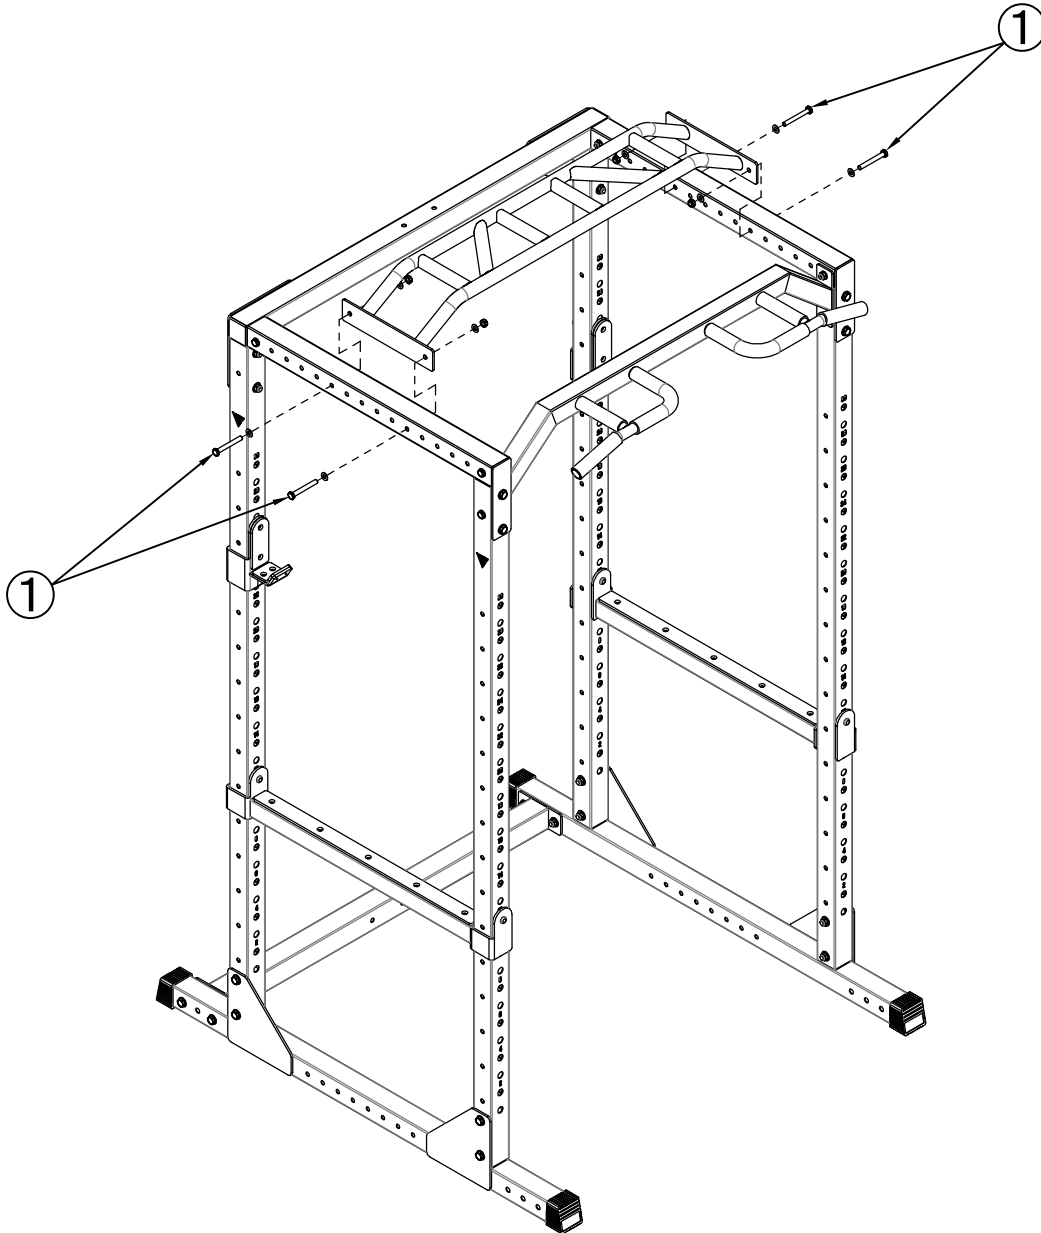

HIT FITNESS

HIT00780

Hit Fitness F200 Multi Grip Bar Attch

Assembly Manual

① M10 × 80 bolt,nut,washer
① — ① ① ① × 4

1

(1)