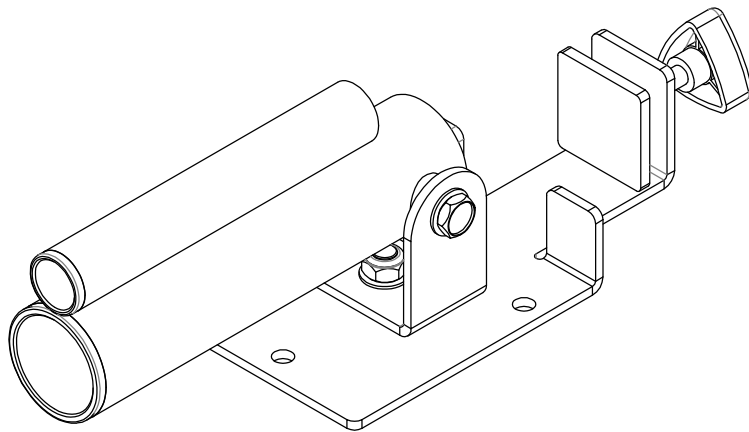

HIT FITNESS

HIT00784

Hit Fitness F200 / Half Rack Landmine Attch
Assembly Manual

① M12 × 100 bolt,nut,washer	② M12 nut,washer	③ M10 × 50 adjusting screw
 × 1	 × 1	 × 1

1

2

3