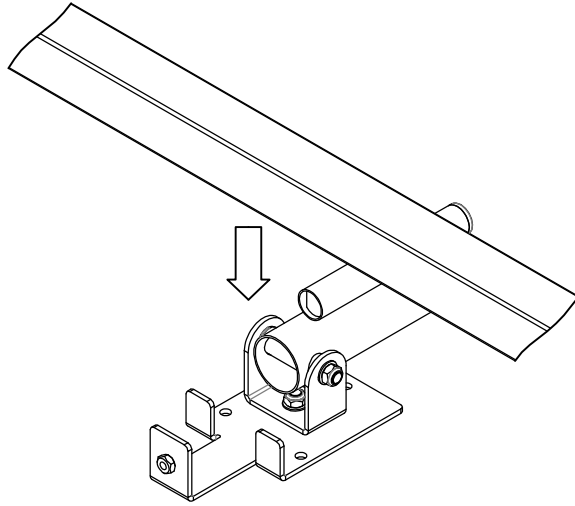

HIT FITNESS

HIT00784

Hit Fitness F200 / Half Rack Landmine Attch
Assembly Manual

① M12 × 100 bolt,nut,washer	② M12 nut,washer	③ M10 × 50 adjusting screw
 × 1	 × 1	 × 1

1

2

3