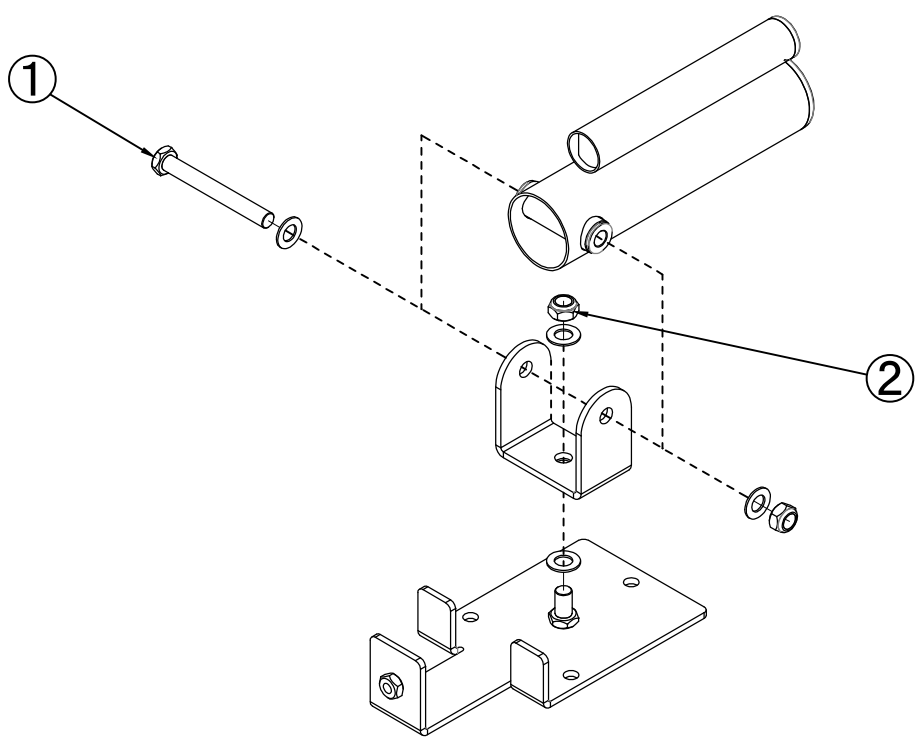

HIT FITNESS

HIT00784

Hit Fitness F200 / Half Rack Landmine Attch
Assembly Manual

① M12 × 100 bolt,nut,washer	② M12 nut,washer	③ M10 × 50 adjusting screw
 × 1	 × 1	 × 1

1

2

3