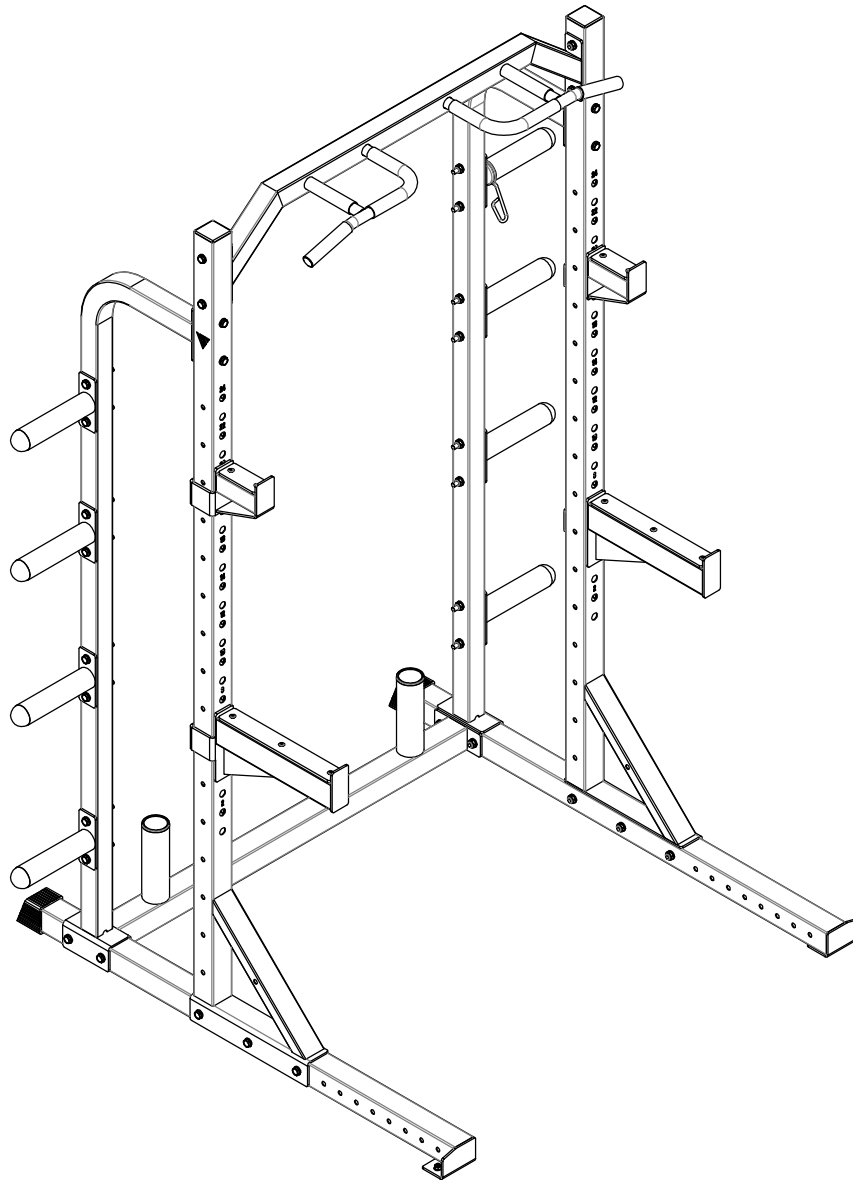

HIT FITNESS

HIT00702

Hit Fitness Commercial Half Rack NEW

Assembly Manual

Component details

NO	Details drawing	count	NO	Details drawing	count
1		1	2		1
3		1	4		1
5		1	6		1
7		1	8		1
9		1	10		1
11		1	12		1
13		1	14		1
15		8	16		8

Standard component

N0	Details drawing	count	N0	Details drawing	count
17	M10 × 85 bolt,nut,washer 	4	18	M10 × 80 bolt,nut,washer 	14
19	M10 × 70 bolt,nut,washer 	16	20	M10 × 20 bolt,washer 	4
21	M10 × 80 bulgy screw 	2			